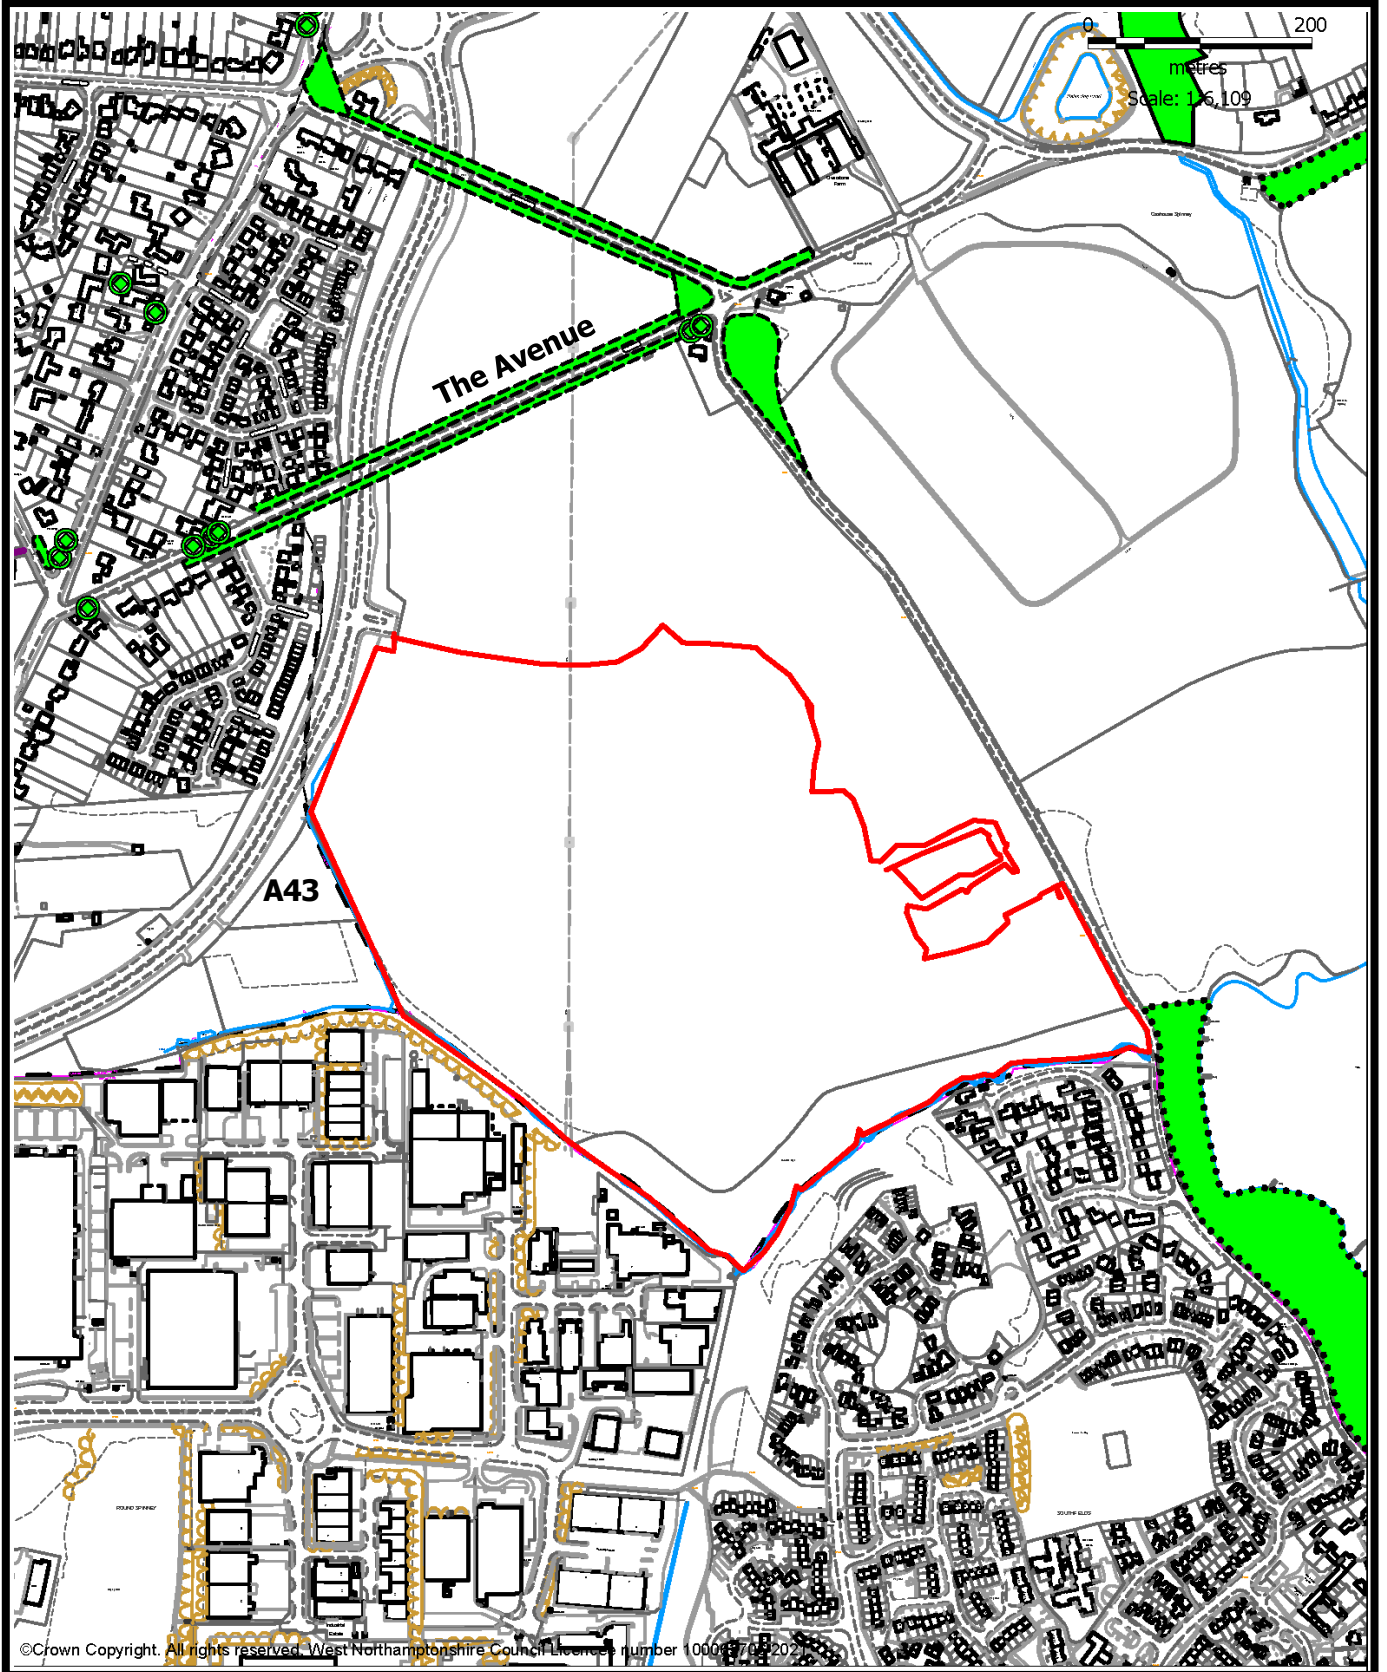

Application Number: WND/2022/0833

Parish: Moulton/Overstone

Town/Village: Overstone

Site Area: 34.6ha

Grid Location: SP 265641 479478

Map Scale: 1:5,000

- | | | |
|--|---|--|
|  Site |  TPO Tree |  TPO Area |
|  TPO Wood |  Parish | |
|  TPO Group |  Ward | |